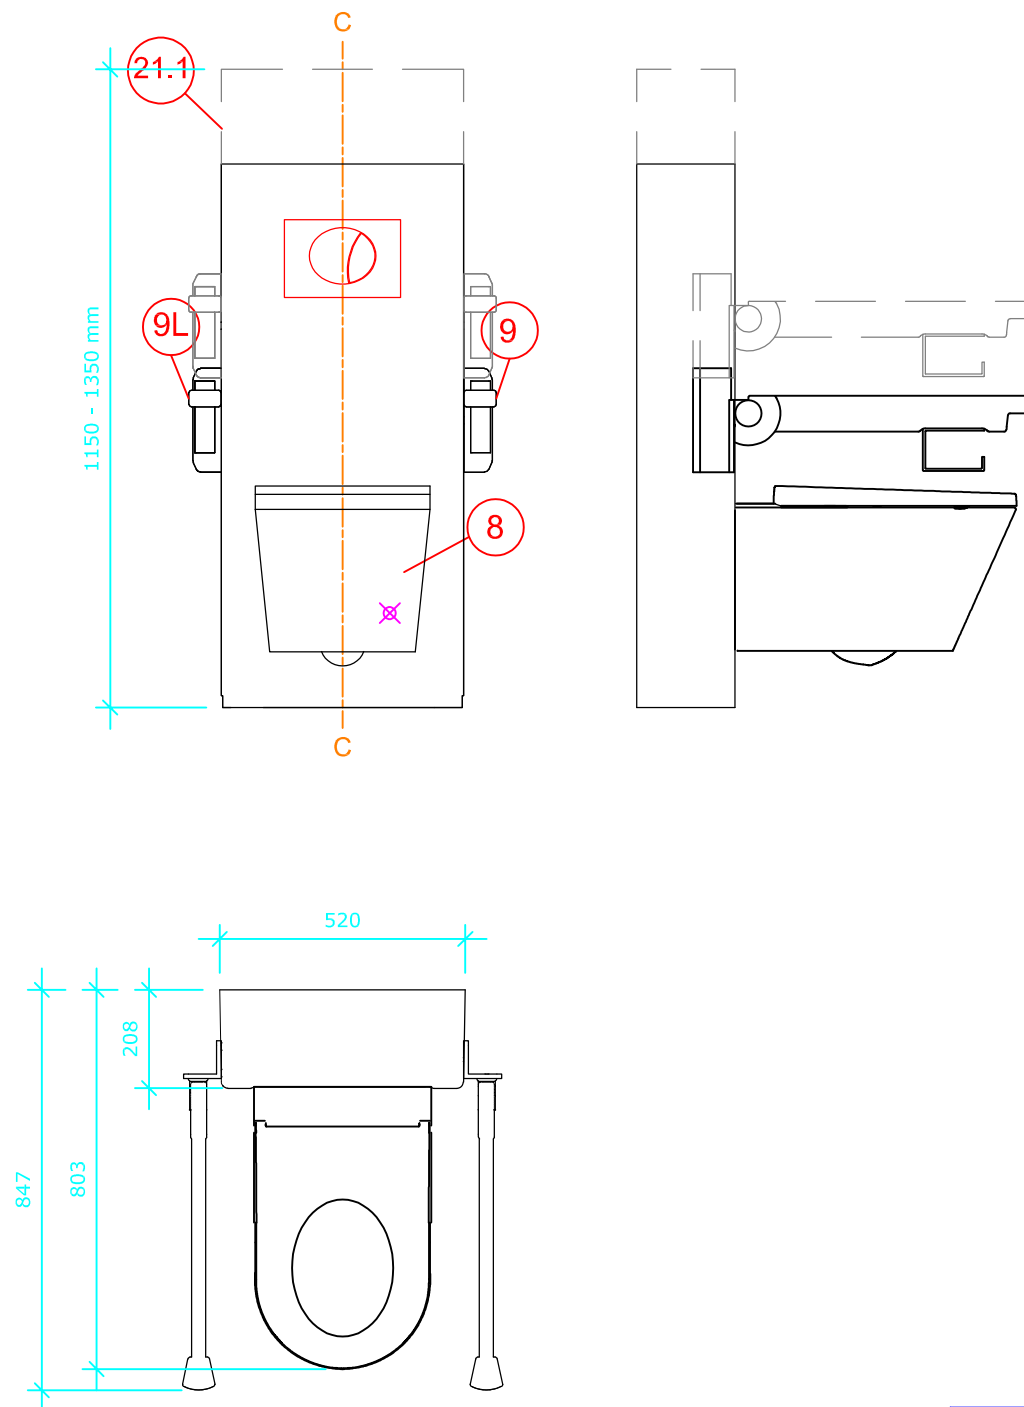

5970S3-EL med 5604 & JHC4000

Itemref	Quantity	Title/Name, designation, material, dimension etc			Article No./Reference	
Designed by DJA	Checked by DJA	Approved by - date	File name Bano	Date 16/06/22	Scale 1:10 - A3	
BANO AS			Standard detaljer: JHC4000			
			5970S3-EL cisterne m/5604 WC støttehåndtag 700 mm	Edition 0	Sheet 1/1	